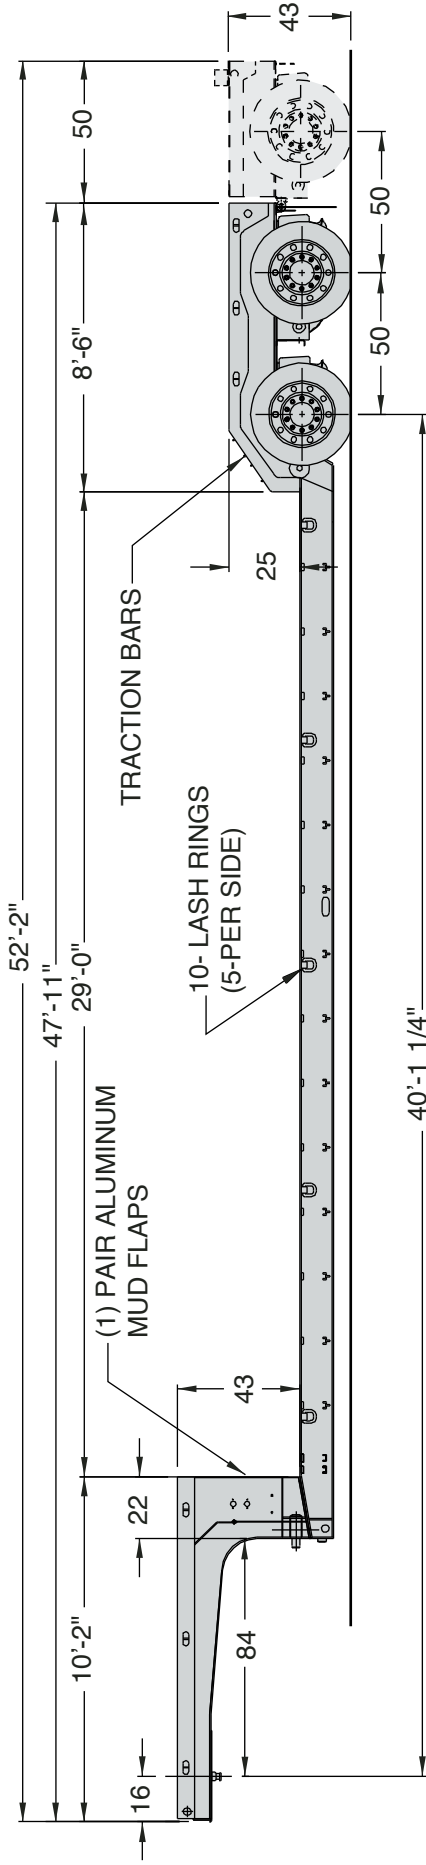

Etnyre MRG

Mechanical Removable Gooseneck